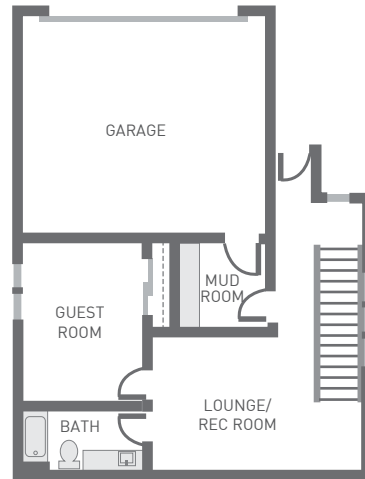

4/5 BEDROOM | 4 BATH | 2952 SQ FT | GARAGE 428 SQ FT | DECK SPACE 898 SQ FT

1ST FLOOR

2ND FLOOR

3RD FLOOR

4TH FLOOR / ROOF DECK