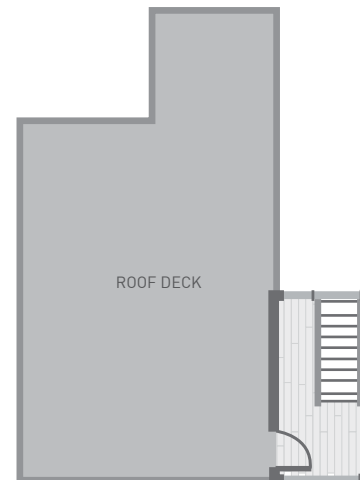

4/5 BEDROOM | 4 BATH | 2952 SQ FT | GARAGE 428 SQ FT | DECK SPACE 898 SQ FT

1ST FLOOR

2ND FLOOR

3RD FLOOR

4TH FLOOR / ROOF DECK