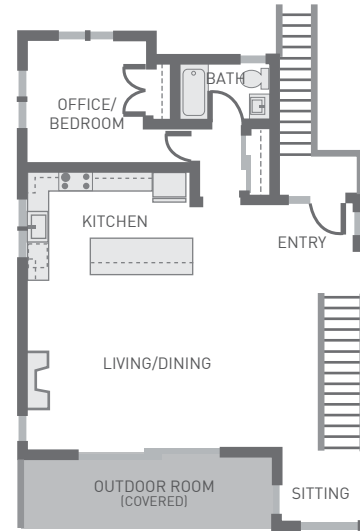

4/5 BEDROOM | 4 BATH | 2952 SQ FT | GARAGE 428 SQ FT | DECK SPACE 898 SQ FT

1ST FLOOR

2ND FLOOR

3RD FLOOR

4TH FLOOR / ROOF DECK