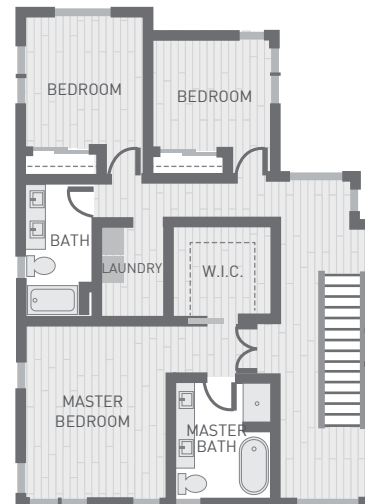

4/5 BEDROOM | 4 BATH | 2952 SQ FT | GARAGE 428 SQ FT | DECK SPACE 898 SQ FT

1ST FLOOR

2ND FLOOR

3RD FLOOR

4TH FLOOR / ROOF DECK