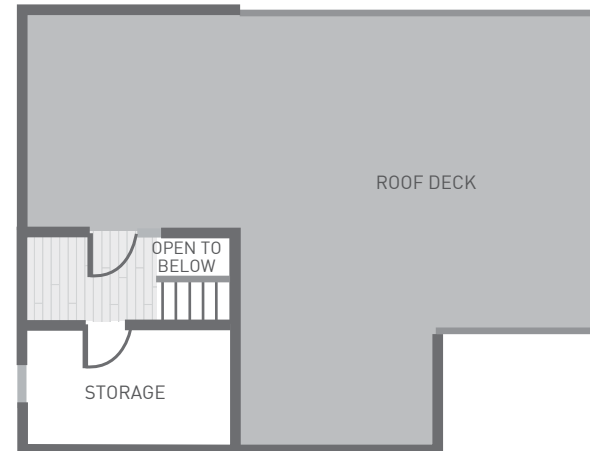

WESTBRIDGE

WEST SEATTLE

BELVIDERE LOT 11

4 BEDROOM | 4 BATH | 3083 SQ FT | GARAGE 439 SQ FT | DECK SPACE 887 SQ FT

1ST FLOOR

2ND FLOOR

3RD FLOOR

4TH FLOOR / ROOF DECK