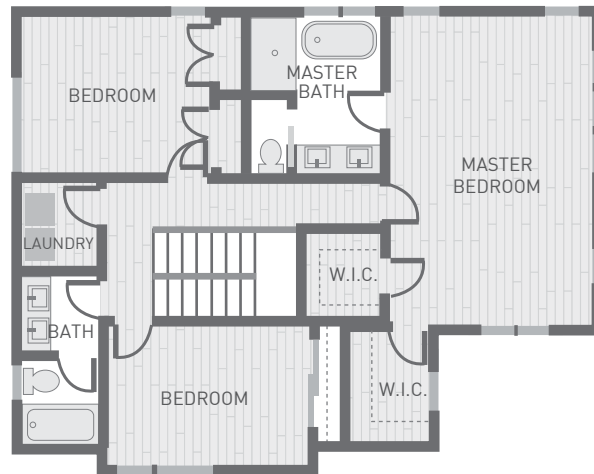

WESTBRIDGE

WEST SEATTLE

BELVIDERE LOT 11

4 BEDROOM | 4 BATH | 3083 SQ FT | GARAGE 439 SQ FT | DECK SPACE 887 SQ FT

1ST FLOOR

2ND FLOOR

3RD FLOOR

4TH FLOOR / ROOF DECK