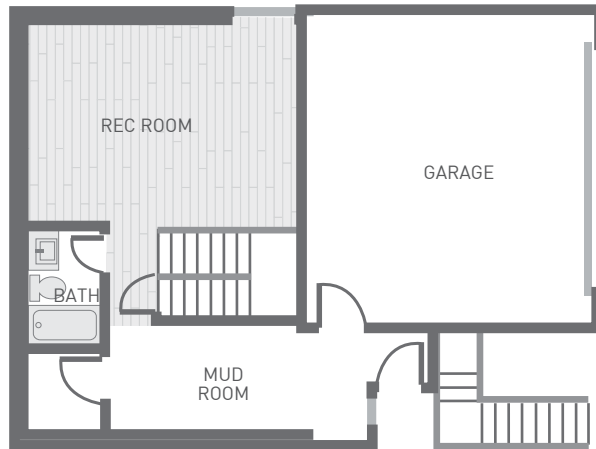

WESTBRIDGE

WEST SEATTLE

BELVIDERE LOT 11

4 BEDROOM | 4 BATH | 3083 SQ FT | GARAGE 439 SQ FT | DECK SPACE 887 SQ FT

1ST FLOOR

2ND FLOOR

3RD FLOOR

4TH FLOOR / ROOF DECK