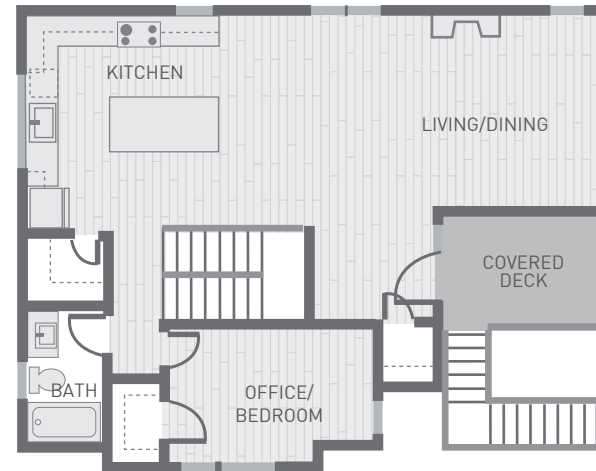

WESTBRIDGE

WEST SEATTLE

BELVIDERE LOT 11

4 BEDROOM | 4 BATH | 3083 SQ FT | GARAGE 439 SQ FT | DECK SPACE 887 SQ FT

1ST FLOOR

2ND FLOOR

3RD FLOOR

4TH FLOOR / ROOF DECK