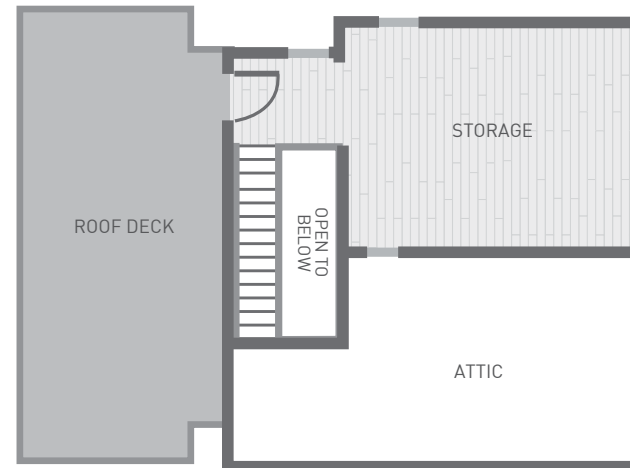

4/5 BEDROOM + BONUS ROOM | 4 BATH | 3481 SQ FT | GARAGE 434 SQ FT | DECK SPACE 466 SQ FT

1ST FLOOR

2ND FLOOR

3RD FLOOR

4TH FLOOR / ROOF DECK