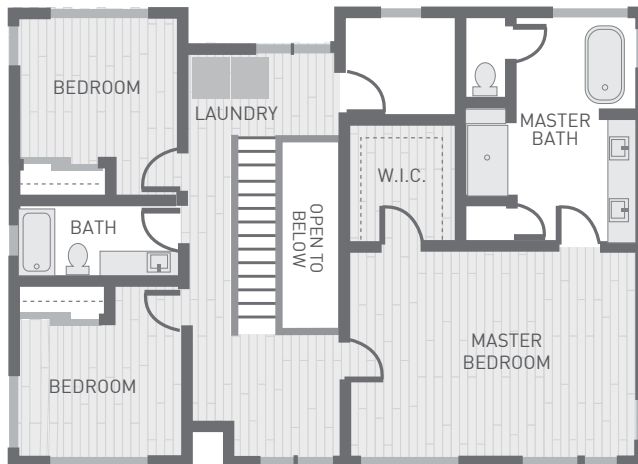

4/5 BEDROOM + BONUS ROOM | 4 BATH | 3481 SQ FT | GARAGE 434 SQ FT | DECK SPACE 466 SQ FT

1ST FLOOR

2ND FLOOR

3RD FLOOR

4TH FLOOR / ROOF DECK