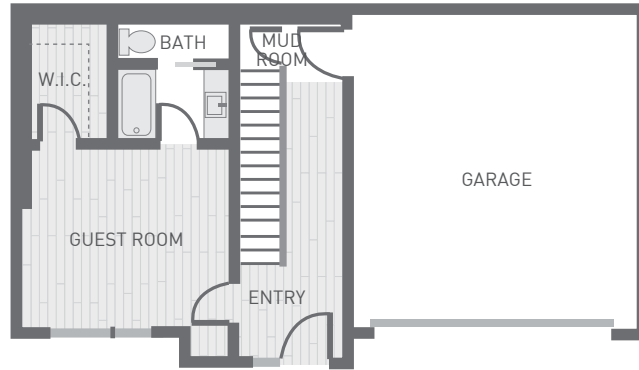

4/5 BEDROOM + BONUS ROOM | 4 BATH | 3481 SQ FT | GARAGE 434 SQ FT | DECK SPACE 466 SQ FT

1ST FLOOR

2ND FLOOR

3RD FLOOR

4TH FLOOR / ROOF DECK