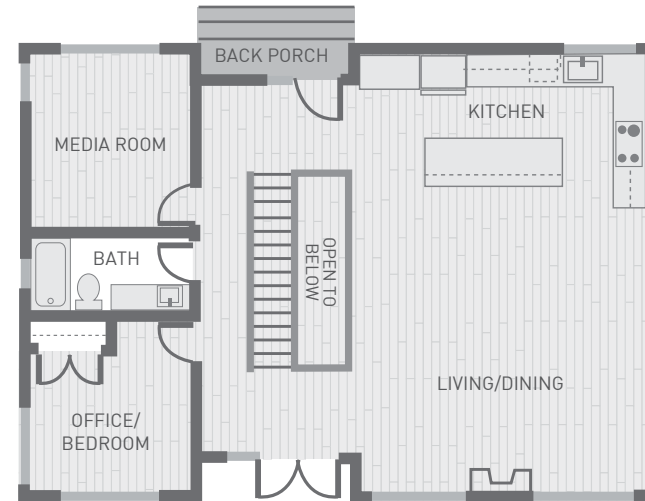

4/5 BEDROOM + BONUS ROOM | 4 BATH | 3481 SQ FT | GARAGE 434 SQ FT | DECK SPACE 466 SQ FT

1ST FLOOR

2ND FLOOR

3RD FLOOR

4TH FLOOR / ROOF DECK